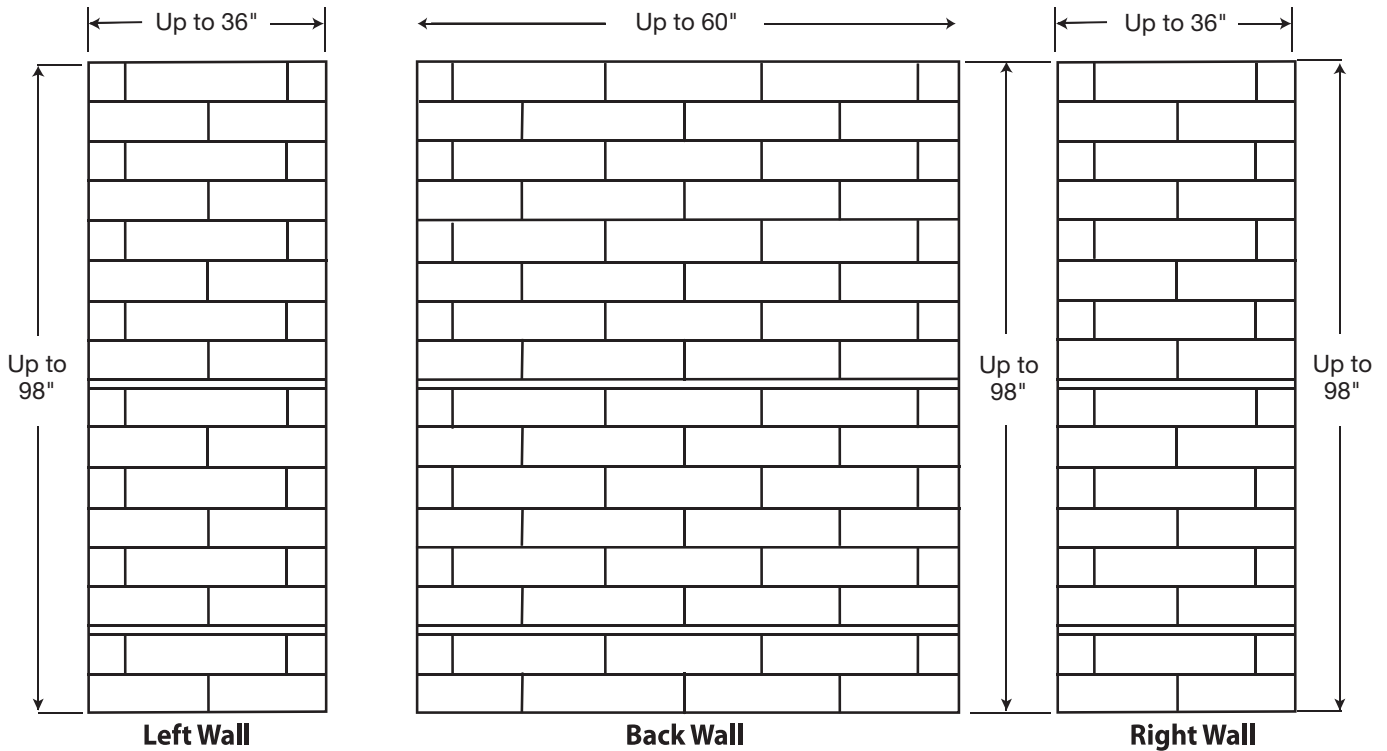

WS-CS-HC6x24

inches

6" X 24" HORIZONTAL CONTEMPORARY WALL SURROUND CAST MARBLE

KIT INCLUDES

- 2 side panels
- 1 back panel

Material to be stacked on pallets.

COLOR & TRIM OPTIONS

Standard Color	Code
White	SW

Optional Color	Code
Cream	SC
Ivory	SI
Warm White	WW

Additional custom colors available.

FEATURES

- Individual 'brick' size: 6" x 24"
- Up to 98" max height
- Back wall: up to 60" max width
- Side walls: up to 36" max width
- Nominal thickness: $\frac{5}{16}$
(+/- $\frac{1}{16}$ variance)
- Gloss finish
- Minimum order quantities apply

Cast Marble Solutions

WS-CS-HC6x24

6" X 24" HORIZONTAL CONTEMPORARY WALL SURROUND CAST MARBLE

FEATURES Dimensional Tolerance $\pm \frac{1}{8}$ ". Dimensions needed for site preparation should be measured from the unit. American Bath Group assumes no responsibility for preparatory work.

Type and Model #	Material	Wall Finish	Pieces
Wall Surround #WS-CS-HC6x24	Cast Marble	6" x 24" Contemporary Wall Pattern	3

DIMENSIONS

Specifications	inches
Side Wall Width:	Up to 36
Back Wall Width:	Up to 60
Height:	Up to 98
Tile Pattern	Confetti