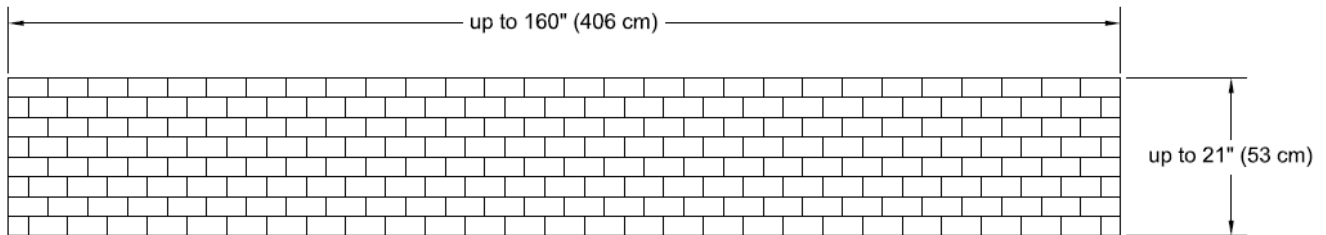

3" x 6" Subway Tile Kitchen Backsplash

FEATURES Dimensional Tolerance $\pm \frac{1}{8}$ ". Dimensions needed for site preparation should be measured from the unit. American Bath Group assumes no responsibility for preparatory work.

Type and Model #	Material	Wall Finish	Pieces	Pkg. Wt. lbs
Wall Surround #WS-ST-SU-3X6	Cast Marble	3" x 6" Subway Tile Pattern	1	247

DIMENSIONS

Specifications	inches
Width:	160
Depth:	30
Height:	21
Tile Pattern	3" x 6" Subway Tile Pattern